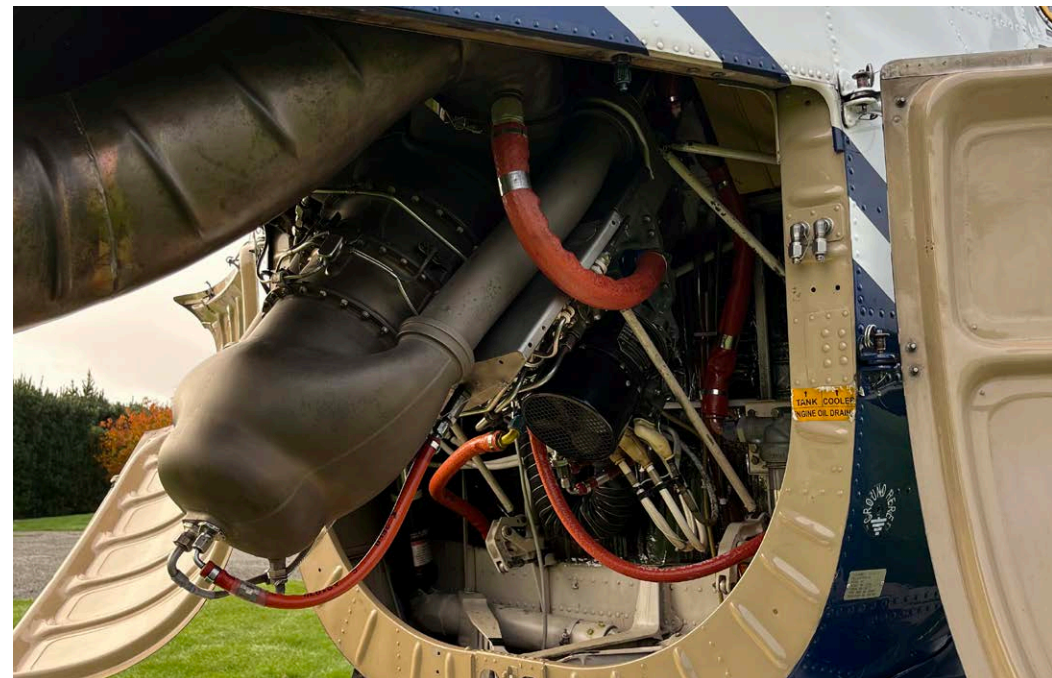

AIRFRAME

AIRFRAME HOURS 4,784 HOURS
 CONFIGURATION UTILITY / PASSENGER
 EMPTY WEIGHT 1,806.5LBS

ENGINE DETAILS

ENGINE TYPE	RR250-C20R/2
TIME SINCE NEW	4,783 HOURS
HOURS REMAINING TO TURBINE ASSY O/H	567 HOURS
COMPRESSOR ASSEMBLY	421 HOURS
TURBINE WHEEL #1	166 HOURS
TURBINE WHEEL #2	166 HOURS
TURBINE WHEEL #3	169 HOURS
TURBINE WHEEL #4	169 HOURS
COMPRESSOR WHEEL #1	7,016 HOURS
COMPRESSOR WHEEL #2	4,421 HOURS
COMPRESSOR WHEEL #3	61,95 HOURS
COMPRESSOR WHEEL #4	6,195 HOURS
IMPELLER	951 HOURS
TURBINE HMI	141 HOURS

COMPONENT TIMES

ITEM	HOURS REMAINING
MGB	3,361 HOURS
TAILBOOM ASSEMBLY	5,216 HOURS
MRB	1,145 HOURS
MR HUB	7,54 HOURS
MR MAST	5,666 HOURS
FAN BLADES	2,716 HOURS

HIGHLIGHTED FEATURES

ADDITIONAL TURBINE WITH 254 HRS TO RUN
AUXILIARY FUEL TANK
ONBOARD SYSTEMS HYDRAULIC CARGO HOOK
CARGO POD
NIGHT VFR INSTALLATION
IMMACULATE AIRFRAME WITH EXCELLENT STRUCTURAL CONDITION AND
GOOD COMPONENT TIMES

AVIONICS

GARMIN GMA 350C AUDIO PANEL
 GARMIN GTR 225 VHF
 GARMIN GTX 335 TRANSPONDER (ADSB)
 MOTOROLA XPR5000 FM COMM
 FLIGHT CELL SMART HUB & CAMERA
 TRACPLUS

EQUIPMENT

GROUND HANDLING WHEELS
 EXTERNAL DOOR HINGE KIT
 NIGHT VFR INSTALLATION
 USB SOCKETS
 COCKPIT COVER
 HIGH SKIDS
 DUAL CONTROLS
 BEAR PAWS
 CARGO POD
 P3 EXT AIR SUPPLY
 LED PULSE LANDING LIGHT
 LED NAV AND STROBES
 ONBOARD SYSTEMS HYDRAULIC CARGO HOOK
 REAR FLOOR TRAY
 AUXILIARY FUEL TANK
 STAINLESS STEEL ENGINE SHIELD