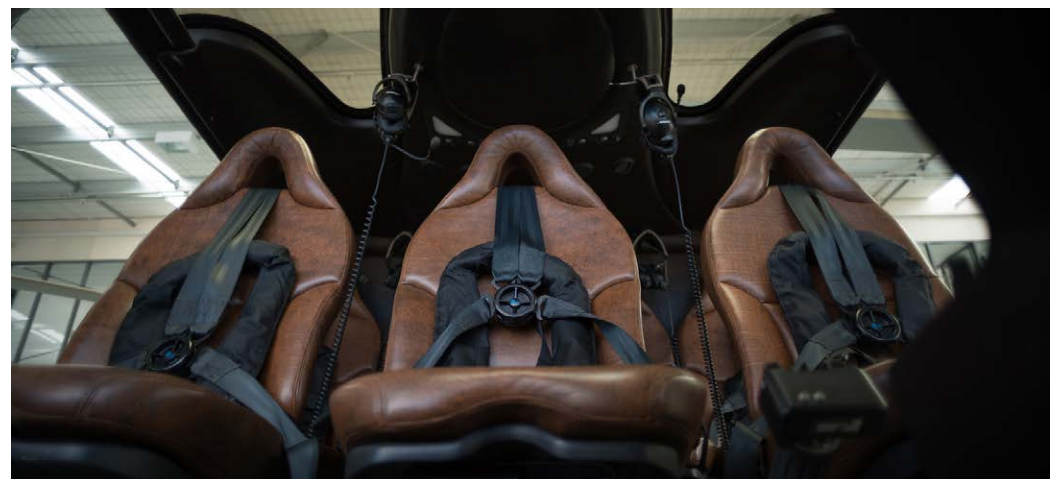

AVIONICS

GARMIN GNS 430
AUDIO CONTROL PANEL PSE PMA 7000 WITH EXPANSION BOX
MOVING MAP GARMIN GMX200 MFD
RADAR ALTIMETER
AVIDYNE TCAS TAS610
HSI KL525A
GYRO HORIZON THALES H321 EHM
GYRO DIRECTIONAL HONEYWELL KCS 55A
HONEYWELL KY165A
GARMIN GTX327 + SHADIN 8800T
TURN & BANK INDICATOR U19560
ELT KANNAD 406 AF-H
FLIGHTCELL DZM

EQUIPMENT

AIR CONDITIONING SYSTEM
CRASH RESISTANT FUEL TANK
AERAZURE EC130 EMERGENCY FLOATATION SYSTEM - FIXED PARTS
DUAL CONTROLS
CUSTOM HEADSET BRACKETS
LUGGAGE LOCKER LATCH GUARDS

INTERIOR

DARK BROWN LEATHER

EXTERIOR

METALIC BLACK

"WHILE EVERY EFFORT IS MADE TO ENSURE ACCURACY, THE SELLER MAKES NO WARRANTIES REGARDING THE SPECIFICATIONS AND ACCEPTS NO RESPONSIBILITY OR LIABILITY FOR ANY ERRORS OR OMISSIONS CONTAINED HEREIN."