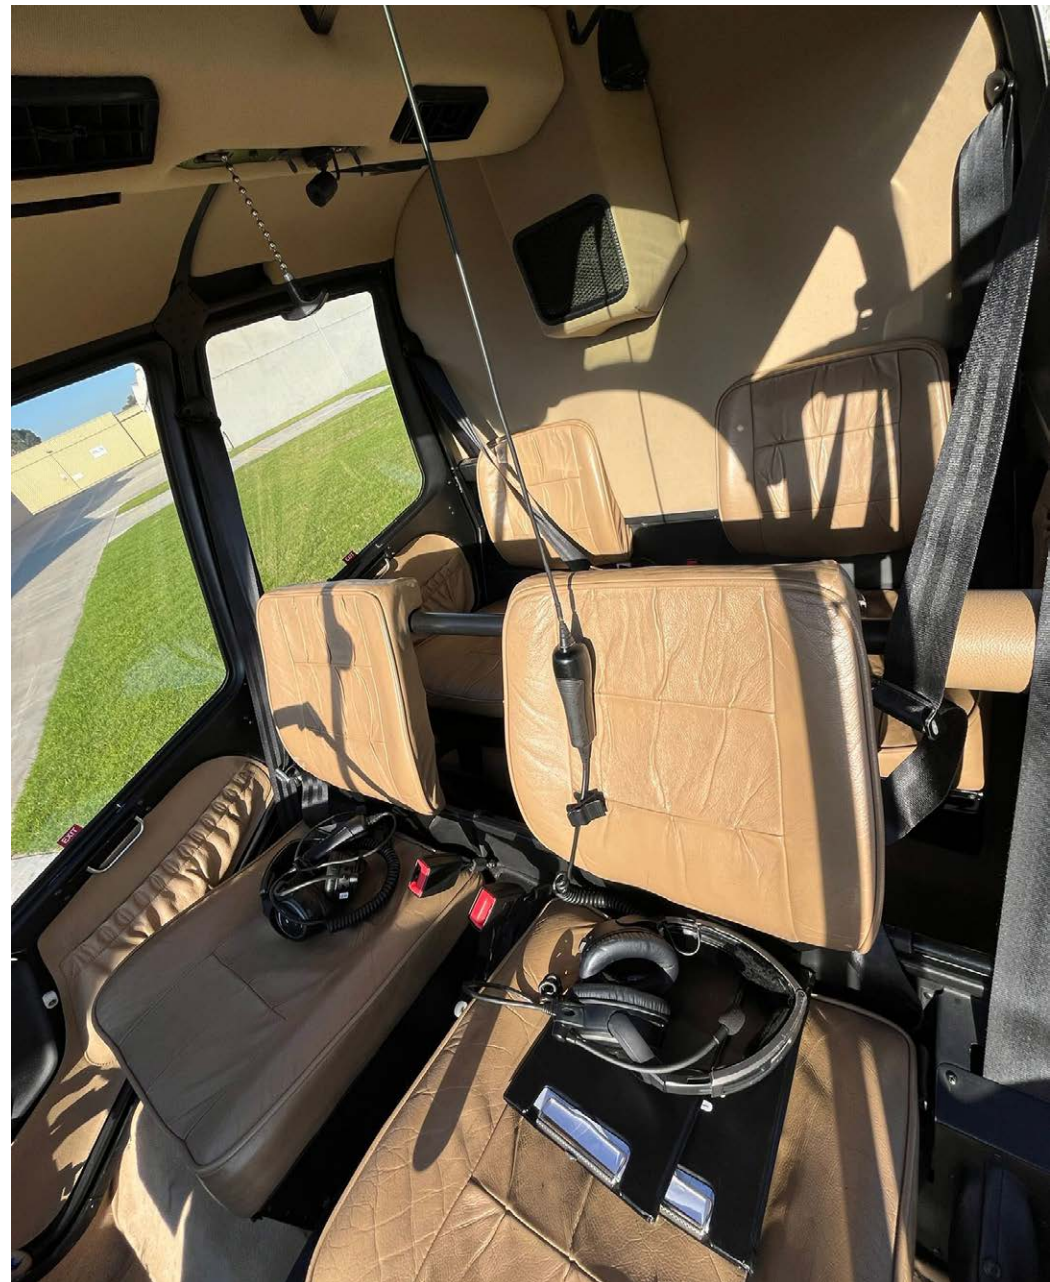

HIGHLIGHTS

SAS AUTOPILOT
AIR CONDITIONING
CARGO PODS
GREAT TIMES REMAINING

AVIONICS

GARMIN GTN 750 GPS/NAV/COM
GARMIN GTX 345 MODE S TRANSPONDER WITH ADS-B IN & OUT
MODE S TRAFFIC DISPLAY INTEGRATED WITH GTN 750
KING KY196A COM 2
NAT AA12 AUDIO PANEL
RC ALLEN DIGITAL ARTIFICIAL HORIZON
CASTLEBERRY ELECTRIC DIRECTIONAL GYRO
KANNAD FIXED ELT
HELI-SAS AUTOPILOT SYSTEM FEATURING:

EQUIPMENT

AIR CONDITIONING
NVFR INSTRUMENT PACKAGE
JPI FUEL FLOW METER
FOUR USB CHARGING OUTLETS
GROUND HANDLING WHEELS
TIE DOWNS
CARGO PODS

INTERIOR

TAN LEATHER

EXTERIOR

METALLICS BLACK WITH SILVER ACCENTS