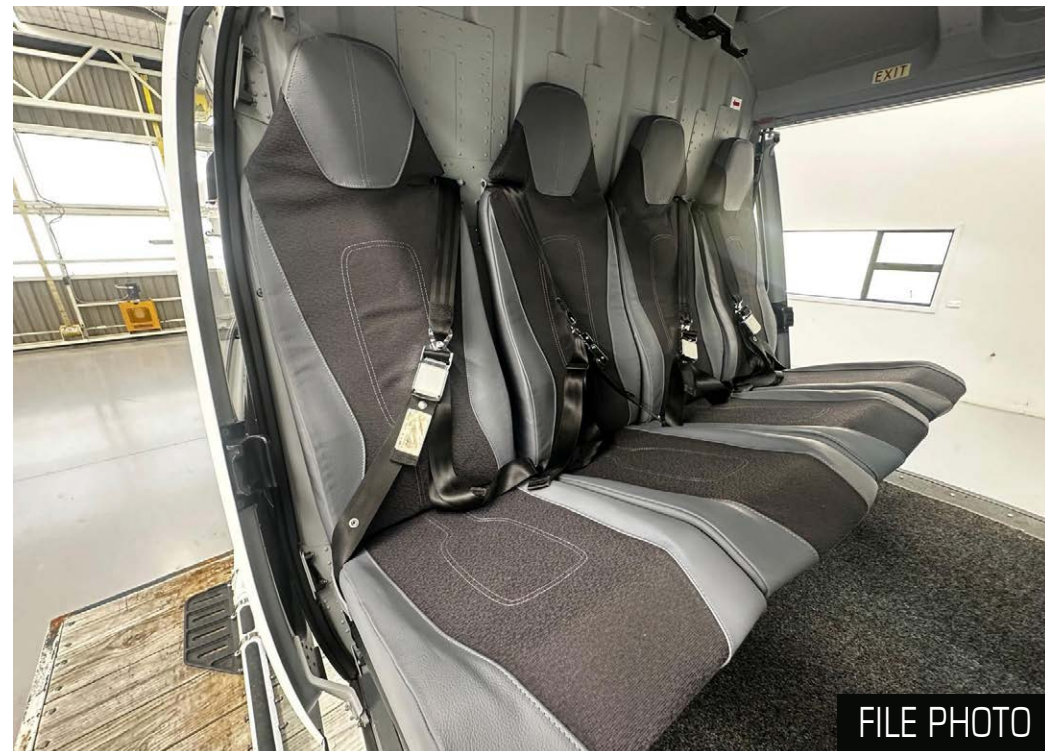

EQUIPMENT

ENHANCED ENGINE AIR PARTICLE SEPARATOR
TAIL ROTOR ARCH
DUAL CONTROLS
SKURKA 200A STARTER GENERATOR
LH ELECTRIC DE-ICED EXTERNAL MIRROR - FIXED PARTS
RH ELECTRIC DE-ICED EXTERNAL MIRROR - FIXED PARTS
1,400 KG CARGO SWING - FIXED PARTS
1,400 KG CARGO SWING - REMOVABLE PARTS
EXTENDED CARGO SWING CAPABILITY
EMERGENCY FLOTATION GEAR - FIXED PARTS
LEFT SIDE TWO-PLACE FRONT BENCH SEAT FIXED PARTS
ENERGY ABSORBING FRONT SEATS
LIGHTWEIGHT DATA RECORDER
SWISS ENGINEERING FLOOR WINDOW
BOOST HEC HOOK

INTERIOR

FACTORY STANDARD

EXTERIOR

SILVER

"WHILE EVERY EFFORT IS MADE TO ENSURE ACCURACY, THE SELLER MAKES NO WARRANTIES REGARDING THE SPECIFICATIONS AND ACCEPTS NO RESPONSIBILITY OR LIABILITY FOR ANY ERRORS OR OMISSIONS CONTAINED HEREIN."